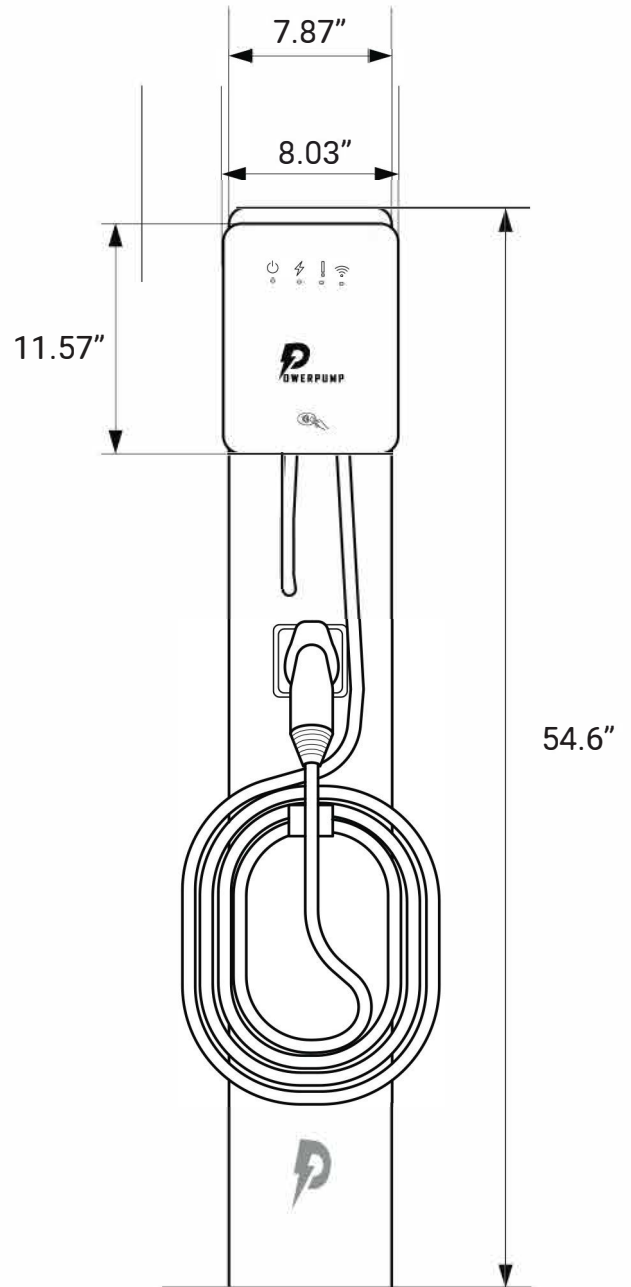

AC5500-G

SKU : 20108

SKU : 20107