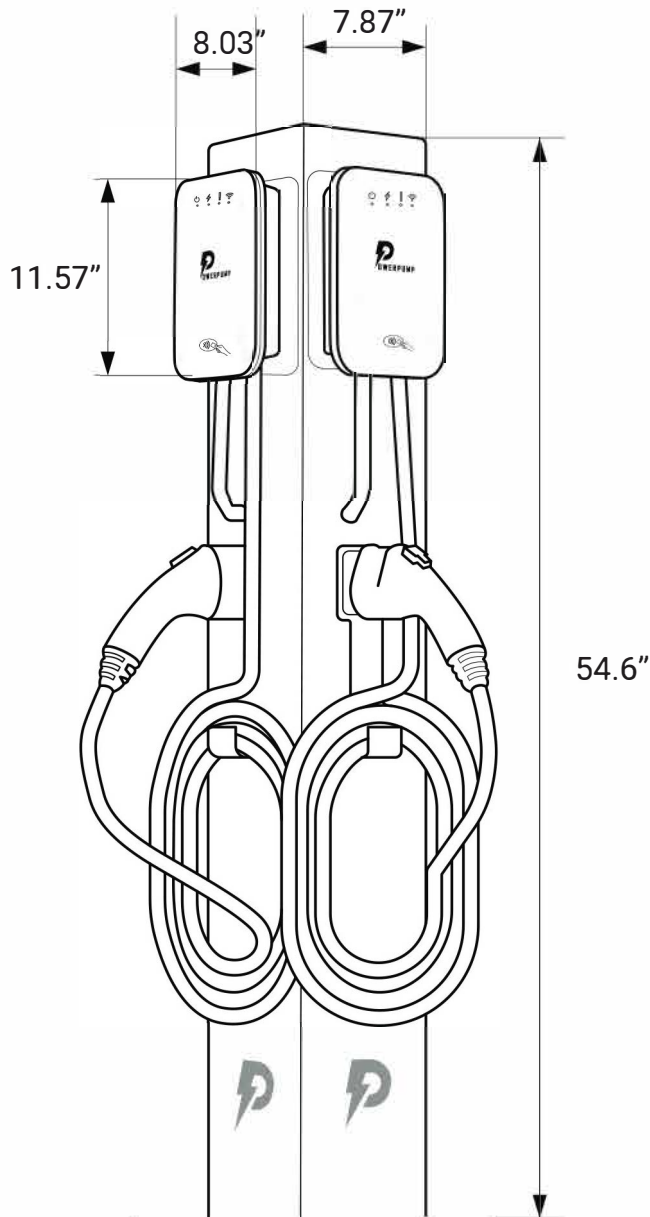

AC5500-G

SKU : 20108